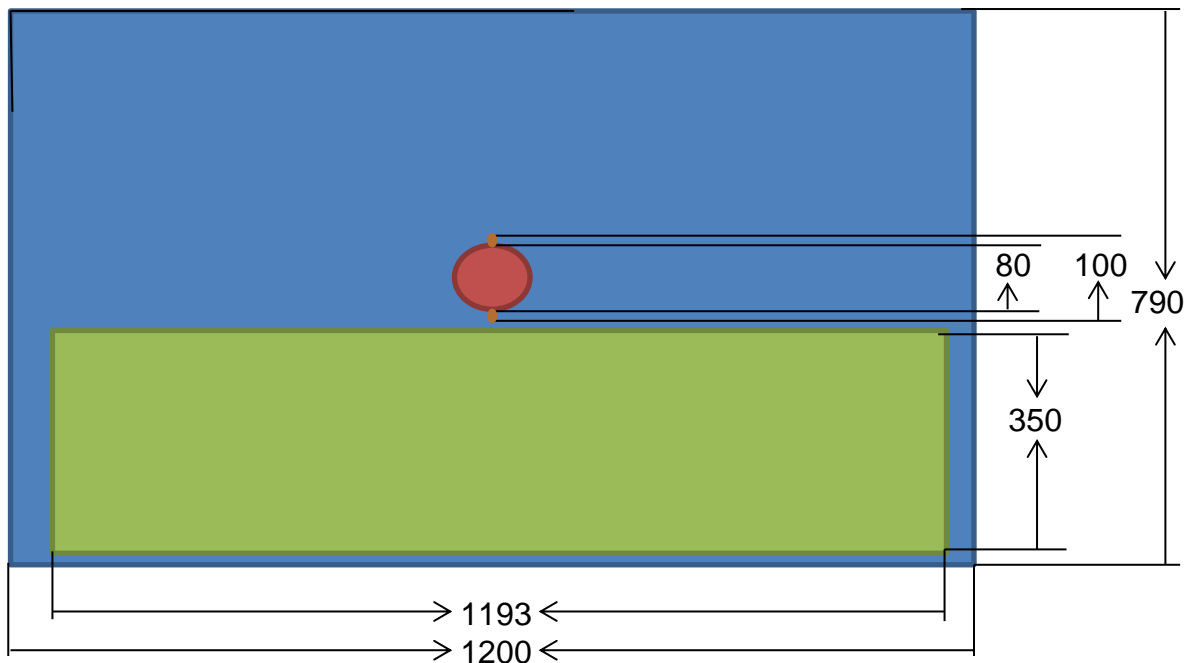

## Data sheet

<b><u>Item number</u></b>	<b>5060140;5070.30</b>
<b><u>Description</u></b>	draught cover stainless steel, incdrip plate and glass shower
<b><u>Technical data</u></b>	
<b>Measure</b>	H 50, W 1200, D 790 in mm
<b>Colour</b>	stainless steel
<b>Weight</b>	25 kg

## Miscellaneous

draught cover for building into the desk incl. holes,  
drainage at the prism cover and glass shower