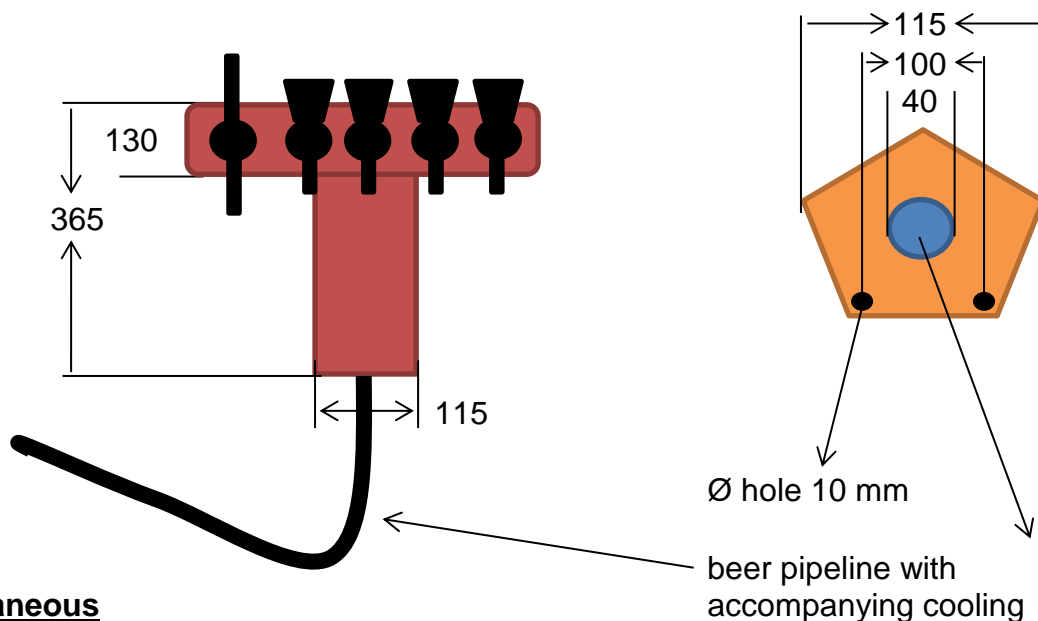

Data sheet

Item number 5050118;5095.11

Description tower, 4 x premix, 1 x beer

Technical data

Measure H 430, Ø 115 mm

Colour chrome

Weight 6 kg

Miscellaneous
accompanying cooling