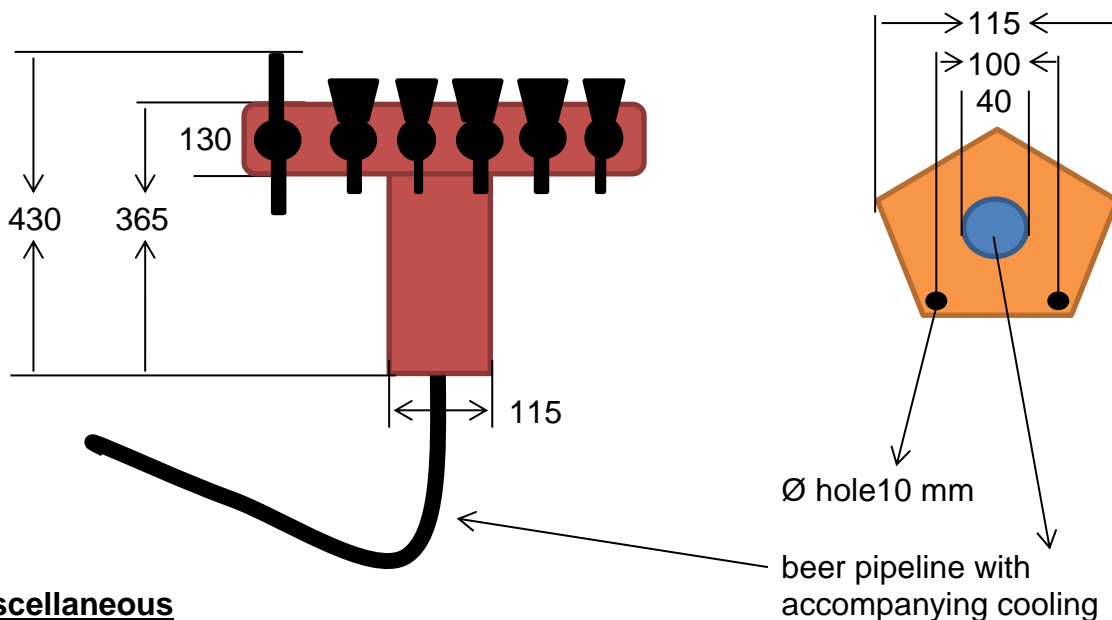

Data sheet

Item number 5050112;5095.9

Description tower, 5 x premix, 1 x beer

Technical data

Measure H 430, Ø 115 in mm

Colour chrome

Weight 7 kg

Miscellaneous
accompanying cooling