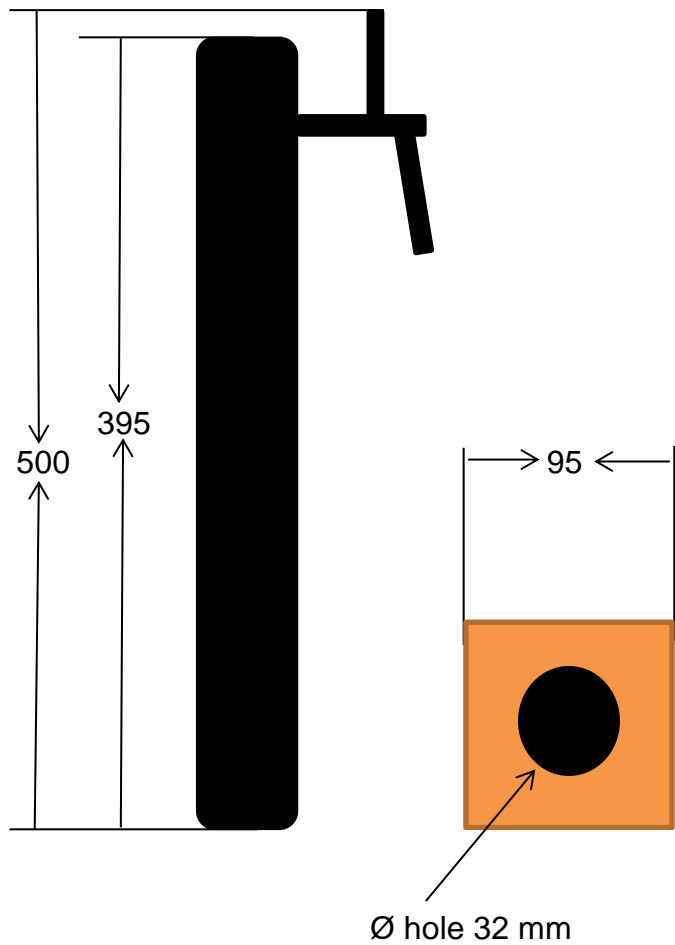

Data sheet

Item number 5010106;5060.2

Description beer draught pipe 1 pipeline, swan neck

Technical data

Measure H 500, W 95, D 95 in mm

Colour chrome

Weight 3 kg

Please note
without accompanying cooling